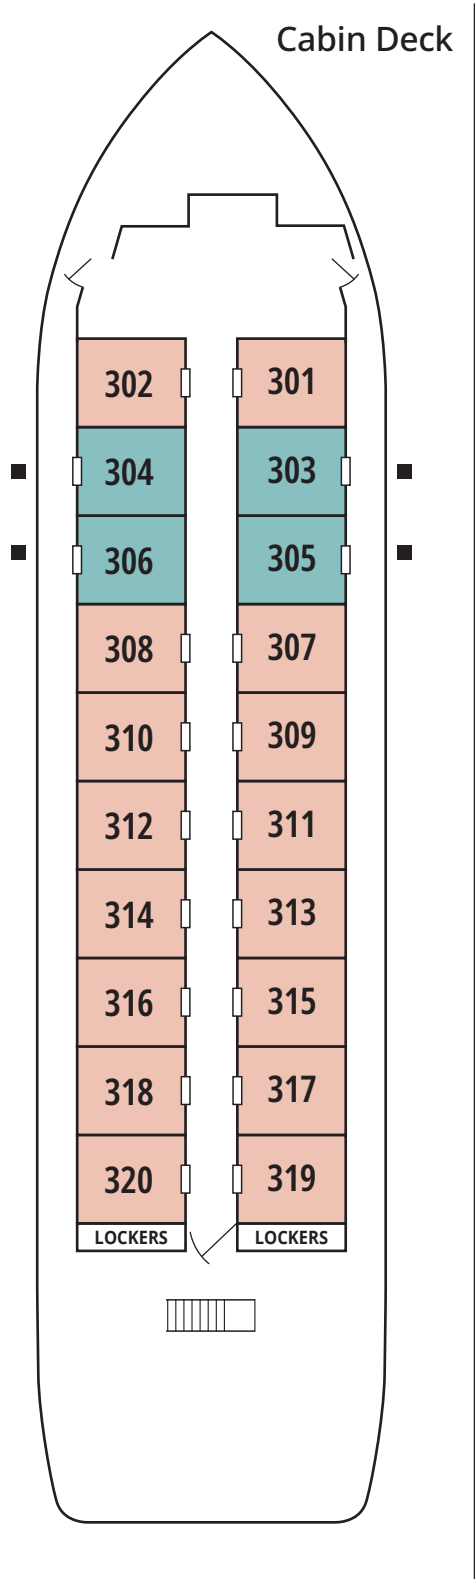

# WILDERNESS ADVENTURER

Inflatable Skiffs Paddle Boards Kayaks

Bridge Deck

Cabin Deck

KAYAK LAUNCH PLATFORM

Main Deck

- Pathfinder (PAT)
- Trailblazer (TRB)
- Navigator (NAV)
- Compass (CMP)
- Fixed Double
- Single Room

# WILDERNESS ADVENTURER

- Pathfinder (PAT)**
- Trailblazer (TRB)**
- Navigator (NAV)**
- Compass (CMP)**
- Fixed Double
- Single Room