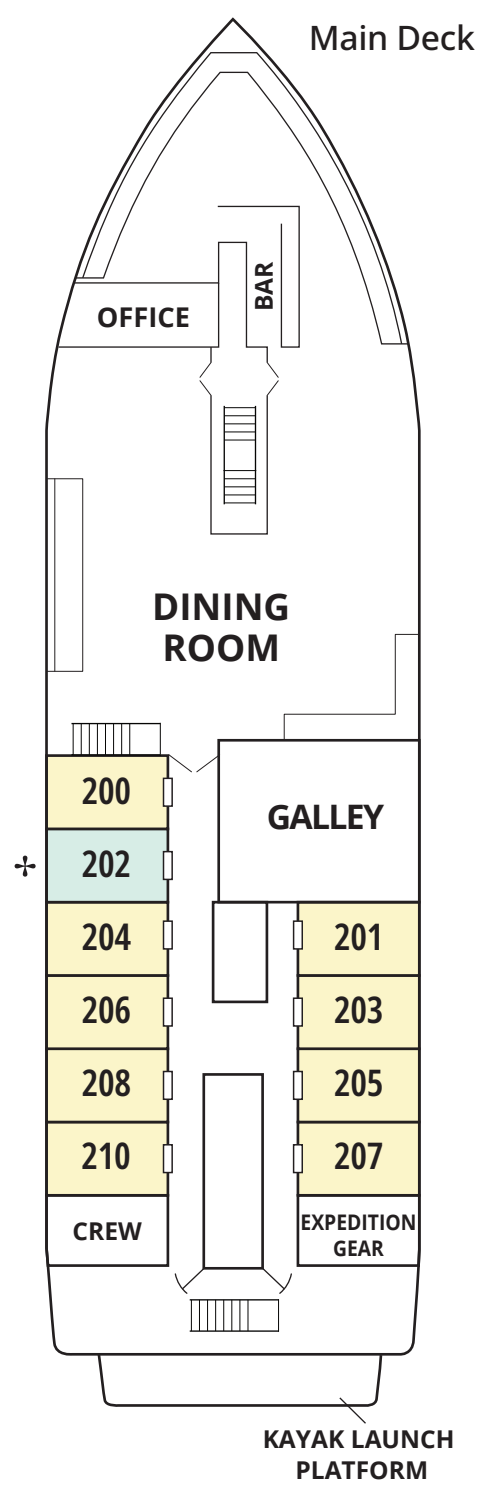

# WILDERNESS ADVENTURER

Inflatable Skiffs Paddle Boards Kayaks

Bridge Deck

Cabin Deck

KAYAK LAUNCH PLATFORM

Main Deck

- Pathfinder (PAT)
- Trailblazer (TRB)
- Navigator (NAV)
- Compass (CMP)
- Fixed Double
- Single Room

# WILDERNESS ADVENTURER

- Pathfinder (PAT)**
- Trailblazer (TRB)**
- Navigator (NAV)**
- Compass (CMP)**
- Fixed Double
- Single Room