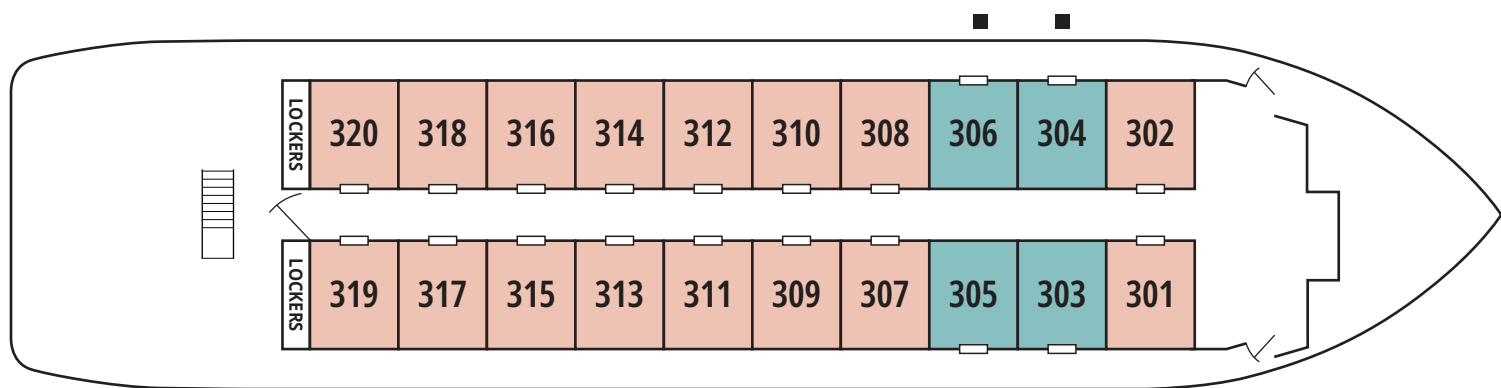

# WILDERNESS ADVENTURER

Inflatable Skiffs Paddle Boards Kayaks

Bridge Deck

Cabin Deck

KAYAK LAUNCH PLATFORM

Main Deck

- Pathfinder (PAT)
- Trailblazer (TRB)
- Navigator (NAV)
- Compass (CMP)
- Fixed Double
- Single Room

# WILDERNESS ADVENTURER

- Pathfinder (PAT)**
- Trailblazer (TRB)**
- Navigator (NAV)**
- Compass (CMP)**
- Fixed Double
- Single Room