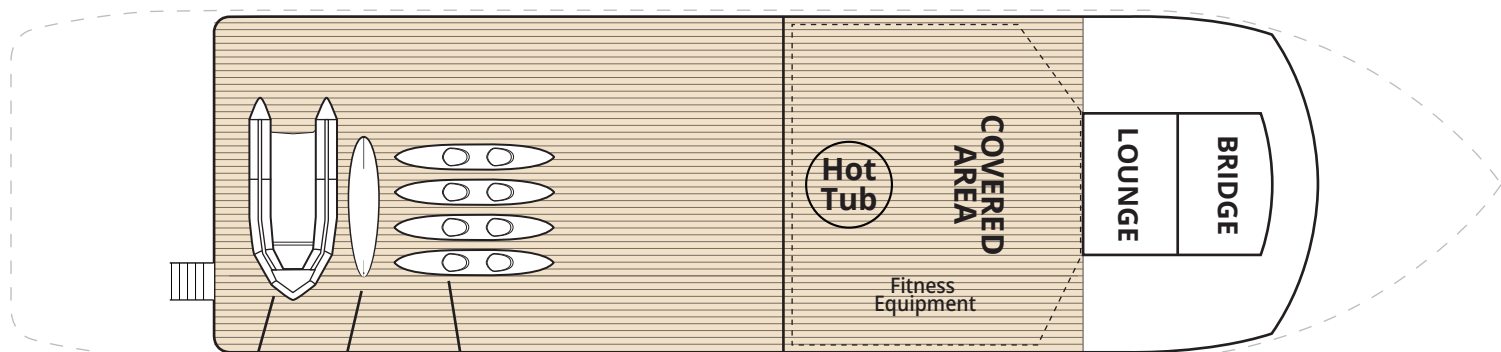

# WILDERNESS ADVENTURER

Inflatable Skiffs Paddle Boards Kayaks

Bridge Deck

Cabin Deck

KAYAK LAUNCH PLATFORM

Main Deck

- Pathfinder (PAT)
- Trailblazer (TRB)
- Navigator (NAV)
- Compass (CMP)
- Fixed Double
- Single Room

# WILDERNESS ADVENTURER

- Pathfinder (PAT)**
- Trailblazer (TRB)**
- Navigator (NAV)**
- Compass (CMP)**
- Fixed Double
- Single Room