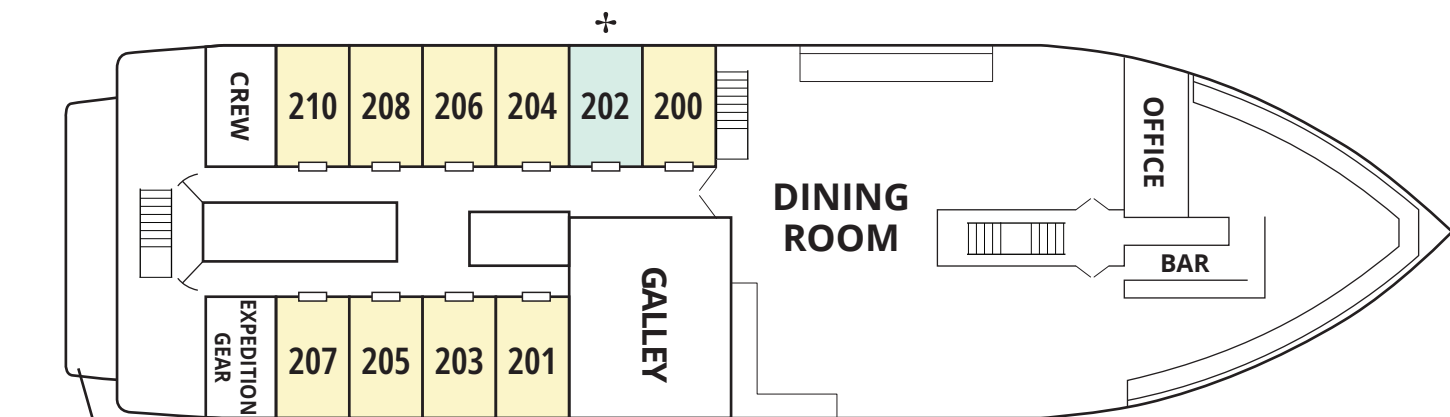

# WILDERNESS ADVENTURER

Inflatable Skiffs Paddle Boards Kayaks

Bridge Deck

Cabin Deck

KAYAK LAUNCH PLATFORM

Main Deck

- Pathfinder (PAT)
- Trailblazer (TRB)
- Navigator (NAV)
- Compass (CMP)
- Fixed Double
- Single Room

# WILDERNESS ADVENTURER

- Pathfinder (PAT)**
- Trailblazer (TRB)**
- Navigator (NAV)**
- Compass (CMP)**
- Fixed Double
- Single Room